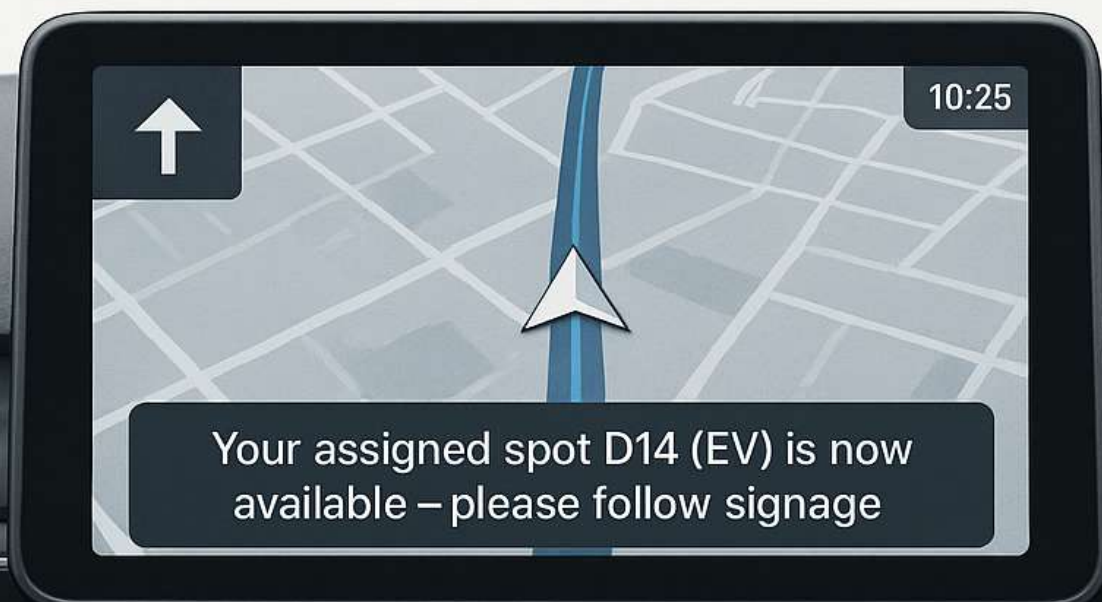

- ✗ Never search for red-green lights again
- ✓ Always know which exact space is free – and for which vehicle

COMPACT

What is Parkalyze?

Parkalyze is a smart parking solution that works with standard cameras (Wi-Fi or PoE) to detect and manage parking spaces – no sensors required.

- Real-time parking space detection
- License plate and vehicle type recognition
- Integration with existing ticketing systems
- Fully GDPR compliant

SMART AI – VEHICLE RECOGNITION & PARKING MATCHING

- ✓ Real-time camera-based space detection
- ✓ AI detection of license plates, make, model & vehicle class
- ✓ Automatic matching with appropriate parking spots:
 - Based on vehicle size (SUV vs. compact)
 - Electric charging availability
 - Proximity to exits or elevators

Real-Time Visualization & Navigation Integration

- Web App: Interactive parking map with space status
- On-site display: "Available spots on Level 3: D12, D14 (EV Ready)"
- In-Car Navigation Integration (HERE, TomTom, Android Auto): Your assigned spot D14 (EV) is now available – please follow signage

Use Cases & Technology

Module	Description
 Space Monit	Live camera status per parking slot
 EV Routing	EV detection & charger assignment
 Vehicle Matching	Size-based spot optimization
 Naviga- tion	Route-to-spot via vehicle system
 Ticket Enforce-	Overstay & violation alerts
 History & Logs	Audit logs for each vehicle & session