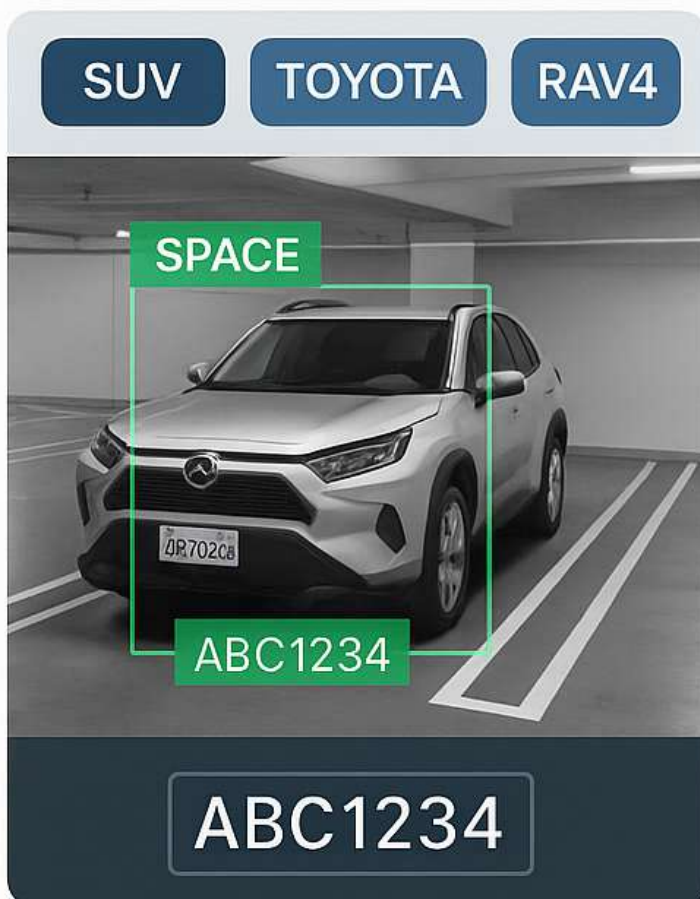

- ✗ Never search for red-green lights again
- ✓ Always know which exact space is free – and for which vehicle

COMPACT

What is Parkalyze?

Parkalyze is a smart parking solution that works with standard cameras (Wi-Fi or PoE) to detect and manage parking spaces – no sensors required.

- Real-time parking space detection
- License plate and vehicle type recognition
- Integration with existing ticketing systems
- Fully GDPR compliant

SMART AI – VEHICLE RECOGNITION & PARKING MATCHING

- ✓ Real-time camera-based space detection
- ✓ AI detection of license plates, make, model & vehicle class
- ✓ Automatic matching with appropriate parking spots:
 - Based on vehicle size (SUV vs. compact)
 - Electric charging availability
 - Proximity to exits or elevators

Real-Time Visualization & Navigation Integration

- Web App: Interactive parking map with space status
- On-site display: "Available spots on Level 3: D12, D14 (EV Ready)"
- In-Car Navigation Integration (HERE, TomTom, Android Auto): Your assigned spot D14 (EV) is now available – please follow signage