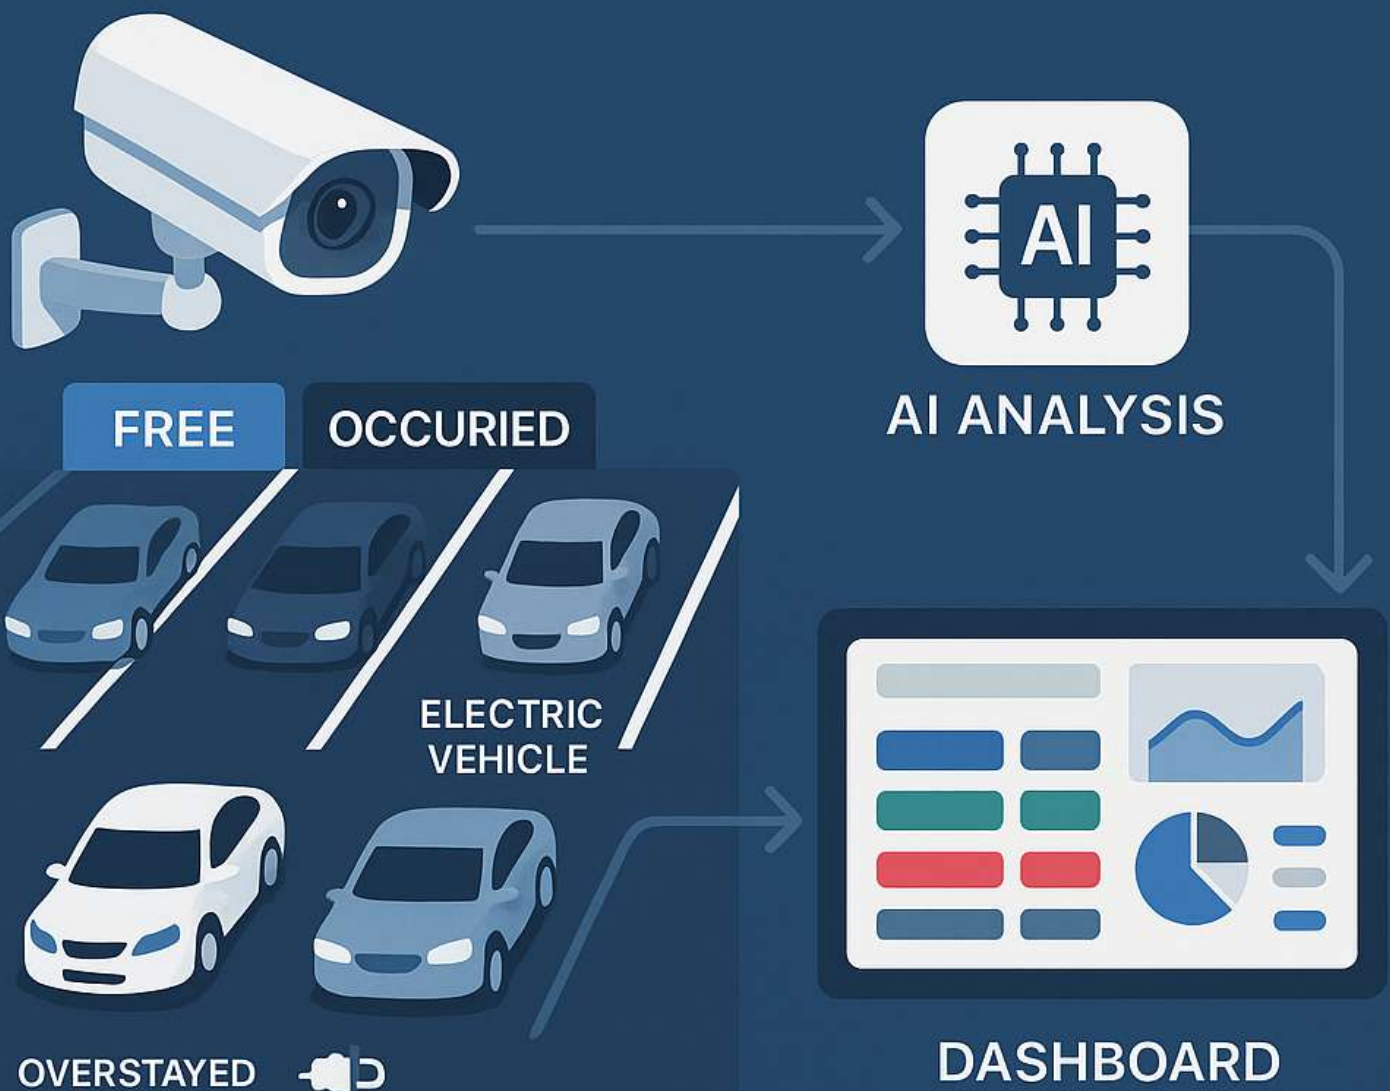

@ PITCHDECK – PARKALYZE

AI-POWERED SMART PARKING MANAGEMENT
REAL-TIME, SENSOR-FREE, SCALABLE

Parkalyze is an AI-based software platform that detects, monitors, and intelligently assigns parking spaces in real time – without any sensors.

- ✗ Never search for red-green lights again
- ✓ Always know which exact space is free – and for which vehicle

COMPACT

What is Parkalyze?

Parkalyze is a smart parking solution that works with standard cameras (Wi-Fi or PoE) to detect and manage parking spaces – no sensors required.

- Real-time parking space detection
- License plate and vehicle type recognition
- Integration with existing ticketing systems
- Fully GDPR compliant

SMART AI – VEHICLE RECOGNITION & PARKING MATCHING

- ✓ Real-time camera-based space detection
- ✓ AI detection of license plates, make, model & vehicle class
- ✓ Automatic matching with appropriate parking spots:
 - Based on vehicle size (SUV vs. compact)
 - Electric charging availability
 - Proximity to exits or elevators

Real-Time Visualization & Navigation Integration

- Web App: Interactive parking map with space status
- On-site display: "Available spots on Level 3: D12, D14 (EV Ready)"
- In-Car Navigation Integration (HERE, TomTom, Android Auto): Your assigned spot D14 (EV) is now available – please follow signage